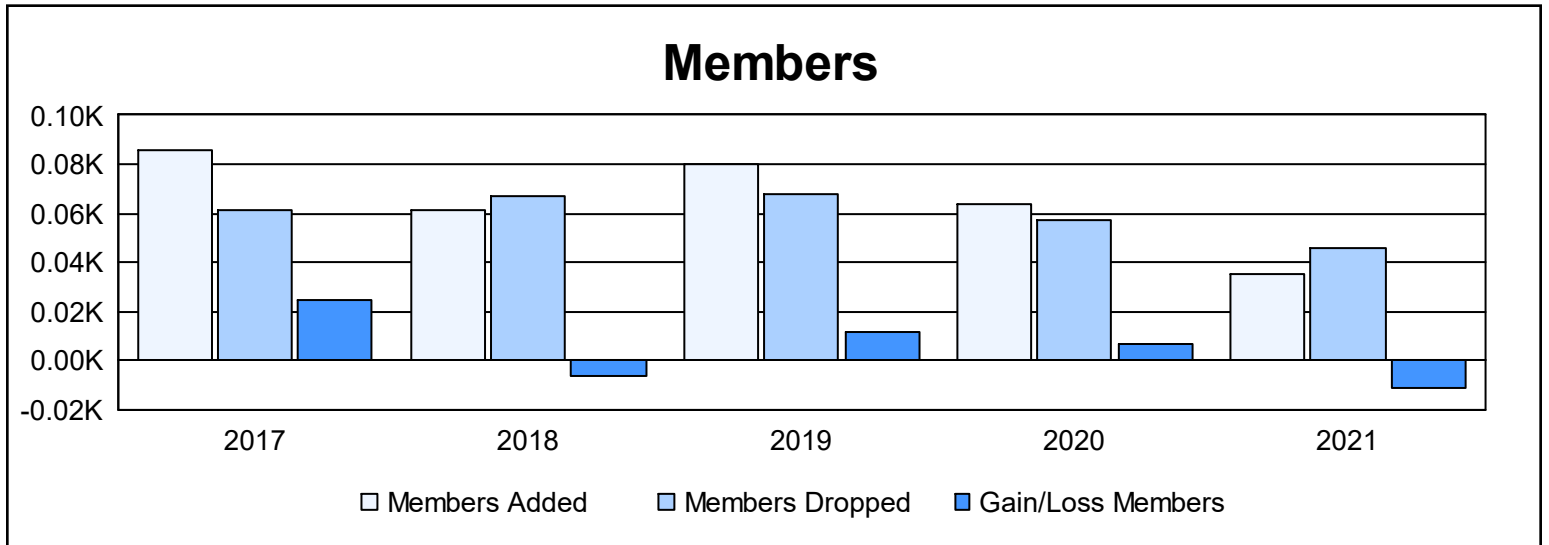

Year	New Clubs	Dropped Clubs	Gain/ Loss Clubs	New Members	Charter Members	Reinstate Members	Transfer Members	Total Member Added	Total Members Dropped	Gain/ Loss Members
2016-2017	0	0	0	81	0	0	5	86	61	25
2017-2018	0	0	0	57	0	1	3	61	67	-6
2018-2019	0	0	0	76	0	3	1	80	68	12
2019-2020	0	0	0	59	0	0	5	64	57	7
2020-2021	0	0	0	33	0	0	2	35	46	-11
<b>Average</b>	<b>0</b>	<b>0</b>	<b>0</b>	<b>61</b>	<b>0</b>	<b>1</b>	<b>3</b>	<b>65</b>	<b>60</b>	<b>5</b>

### Membership Composition June 2021 Cumulative