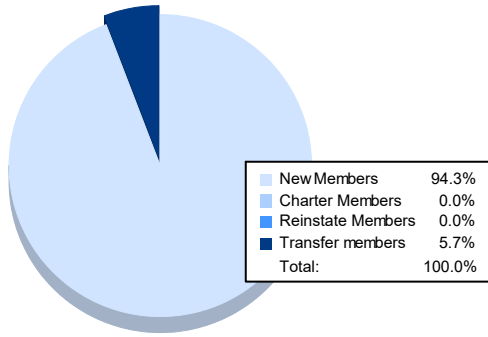

Year	New Clubs	Dropped Clubs	Gain/ Loss Clubs	New Members	Charter Members	Reinstate Members	Transfer Members	Total Member Added	Total Members Dropped	Gain/ Loss Members
2016-2017	0	0	0	81	0	0	5	86	61	25
2017-2018	0	0	0	57	0	1	3	61	67	-6
2018-2019	0	0	0	76	0	3	1	80	68	12
2019-2020	0	0	0	59	0	0	5	64	57	7
2020-2021	0	0	0	33	0	0	2	35	46	-11
<b>Average</b>	<b>0</b>	<b>0</b>	<b>0</b>	<b>61</b>	<b>0</b>	<b>1</b>	<b>3</b>	<b>65</b>	<b>60</b>	<b>5</b>

### Membership Composition June 2021 Cumulative