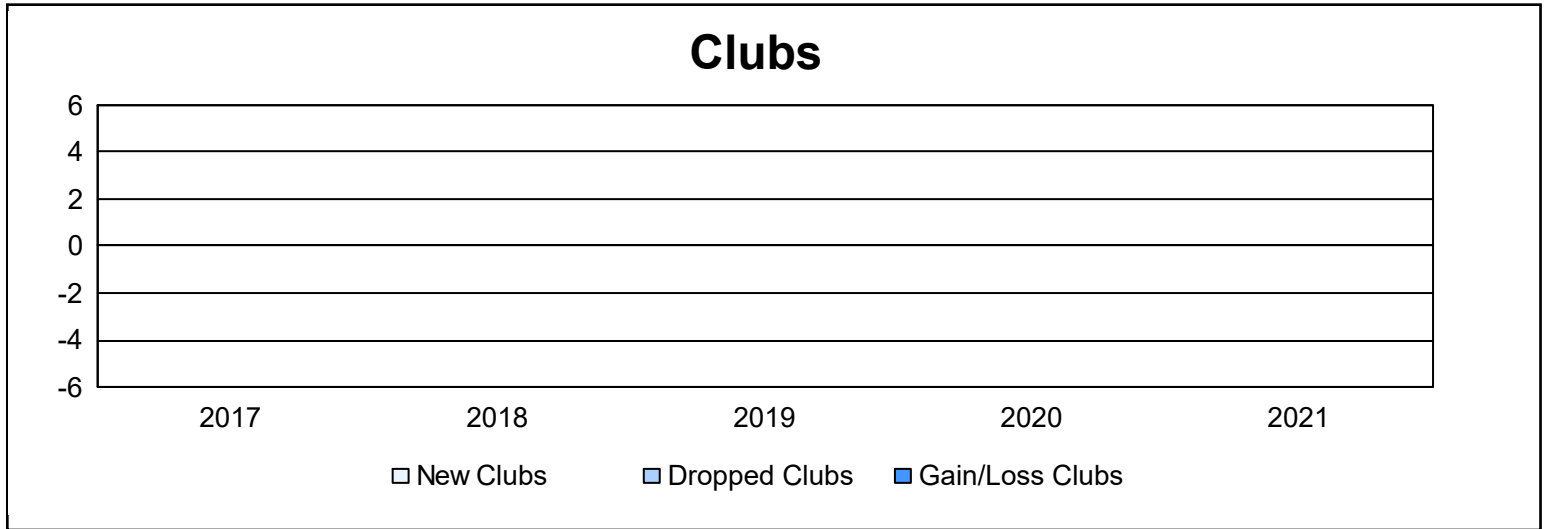

Year	New Clubs	Dropped Clubs	Gain/ Loss Clubs	New Members	Charter Members	Reinstate Members	Transfer Members	Total Member Added	Total Members Dropped	Gain/ Loss Members
2016-2017	0	0	0	81	0	0	5	86	61	25
2017-2018	0	0	0	57	0	1	3	61	67	-6
2018-2019	0	0	0	76	0	3	1	80	68	12
2019-2020	0	0	0	59	0	0	5	64	57	7
2020-2021	0	0	0	33	0	0	2	35	46	-11
<b>Average</b>	<b>0</b>	<b>0</b>	<b>0</b>	<b>61</b>	<b>0</b>	<b>1</b>	<b>3</b>	<b>65</b>	<b>60</b>	<b>5</b>

### Membership Composition June 2021 Cumulative